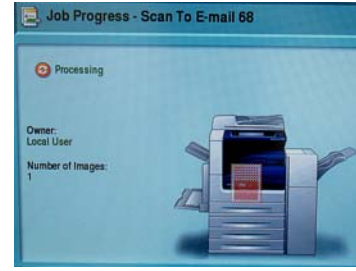

Select *Print* to start

Scan to e-mail

Select *Email*

Select *Add Me*

Press start button

Scan process will start

Scan to USB

Insert USB pen

Select *Workflow Scanning*

Select USB option

Press start button

Scan process will start

Log out

Swipe your
AAU Card

or

Select username for
options and the Log Out