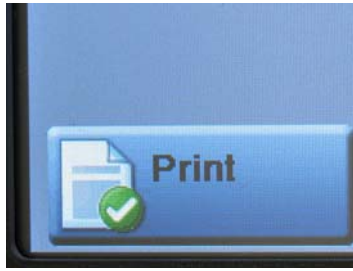

Copy

Select *Copy*

Adjust settings

Press start button

Copy process will start

Print with Follow You

Select *Release documents*

Select your documents
by tapping each one

Select *Print* to start

Scan to e-mail

Select *Email*

Select *Add Me*

Press start button

Scan process will start

Scan to USB

Insert USB pen