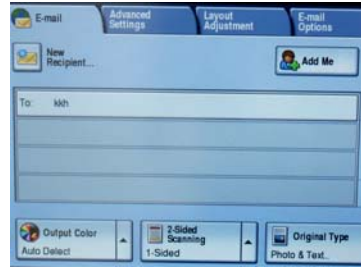

Copy

Select *Copy*

Adjust settings

Press start button

Copy process will start

Print with Follow You

Select *Release documents*

Select your documents
by tapping each one

Select *Print* to start

Scan to e-mail

Select *Email*

Select *Add Me*

Press start button

Scan process will start

Scan to USB

Insert USB pen