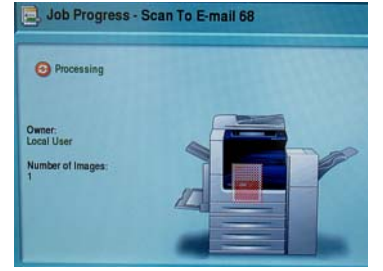

Select *Print* to start

Scan to e-mail

Select *Email*

Select *Add Me*

Press start button

Scan process will start

Scan to USB

Insert USB pen

Select *Workflow Scanning*

Select USB option

Press start button

Scan process will start

Log out

Swipe your
AAU Card

or

Select username for
options and the Log Out