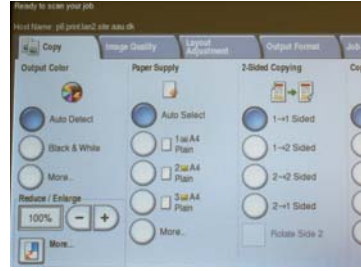

Adjust settings