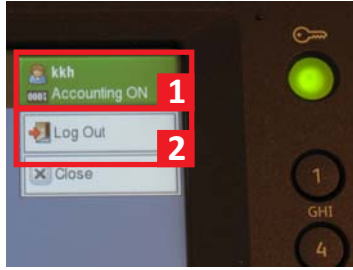

Select *Print* to start

Scan to e-mail

Select *Email*

Select *Add Me*

Press start button

Scan process will start

Scan to USB

Insert USB pen

Select *Workflow Scanning*

Select USB option

Press start button

Scan process will start

Log out

Swipe your
AAU Card

or

Select username for
options and the Log Out

Misc

Change language

Stuck? Press the
Home button

Awake from sleep mode

No funds on your
AAU Card

Not enough credits
to complete job