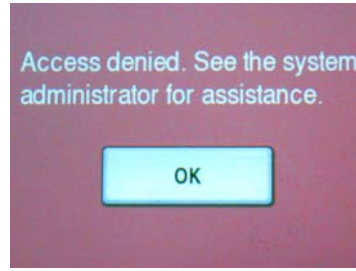

No funds on your
AAU Card