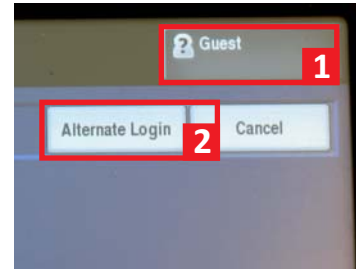

Login

Swipe your AAU Card
Guest cards do not work.

Enter pincode
Four digits, e.g. 1234

or

Select Guest and then
Alternate Login

Enter AAU mail address in
PIN field. Press *Enter*.
Enter password (not pin)