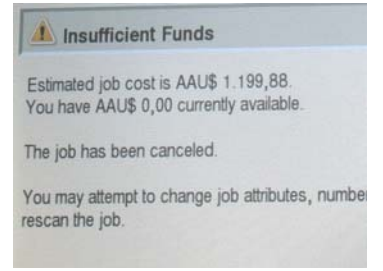

Select *Workflow Scanning*

Select USB option

Press start button

Scan process will start

Log out

Swipe your
AAU Card

or

Select username for
options and the Log Out

Misc

Change language

Stuck? Press the
Home button

Awake from sleep mode

No funds on your
AAU Card

Not enough credits
to complete job